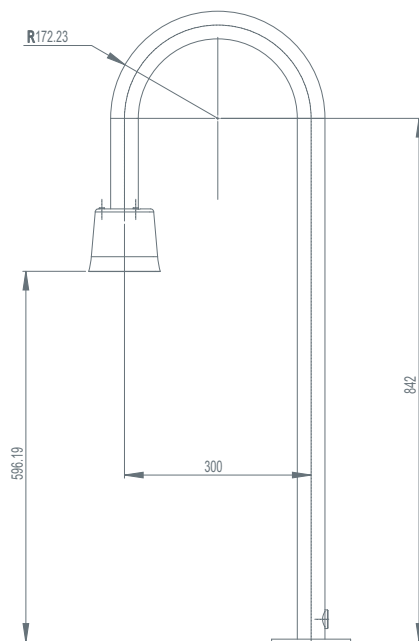

### RV-SWAN

The Redvision Swan Neck provides 4 fixing positions on a 4" PCD compatible with industry standard towers and columns. The bracket is supplied complete with a 4 metre flying lead with amphenol connector. Cabling can be managed via the 20mm gland entry point or through the central base of the bracket.

#### Specification

- Powder coated heavy duty steel construction
- Heavy duty 5mm mounting Base
- Fixing slots on 4" PCD to accommodate clearance for 6mm bolts
- M 20 threaded boss for standard gland entry
- Custom cable lengths available to special order
- Weighs 4.0 kilos

Dimensions in mm

Redvision CCTV Ltd, 17 Highview, High Street, Bordon, Hampshire, GU35 0AX, UK

T +44(0)1420 448448 E [info@redvisioncctv.com](mailto:info@redvisioncctv.com) [www.redvisioncctv.com](http://www.redvisioncctv.com)