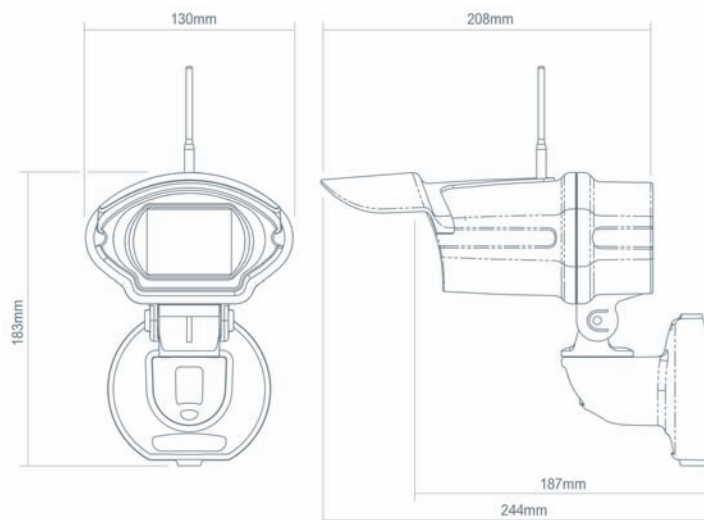

## Specification RV-WP4004 RV-WP1520

**RV-WP1520 ZONE PATTERN**  
MEDIUM WIDE RANGE

**RV-WP4004 ZONE PATTERN**  
LONG NARROW RANGE

Note: Optimum mounting height for PIR is 2.5 metres.

### Mechanical

- Dip switch settings for PIR and site code.
- 2 alkaline C cell batteries included.
- Wall mount fixings included.
- Post/Pole mounting provision in bracket.

### Environmental and Physical

- Environment -10°C +60°C.
- Material Polycarbonate.
- Dimensions H183 x W130 x D244.
- Weight 0.8kg.

### Wireless

Licence Exempt Long Range Pan European UHF FM Band.

Dimensions in mm