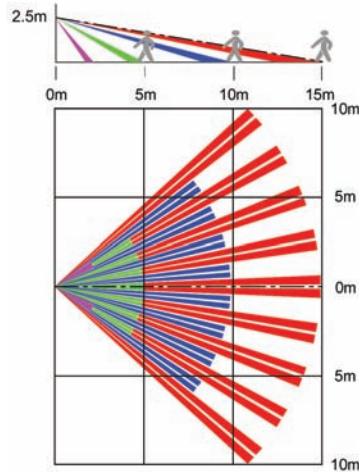

## Specification RV-WP4004 RV-WP1520

**RV-WP1520 ZONE PATTERN**  
MEDIUM WIDE RANGE

**RV-WP4004 ZONE PATTERN**  
LONG NARROW RANGE

Note: Optimum mounting height for PIR is 2.5 metres.