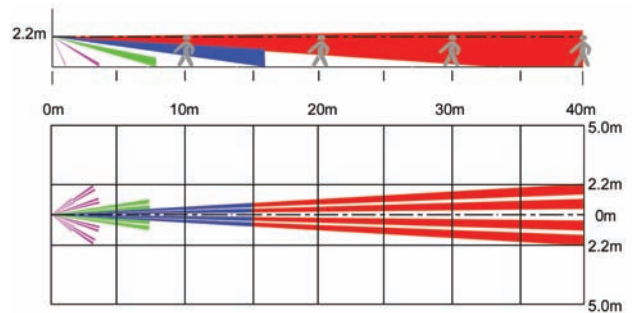

## Specification RV-WP4004 RV-WP1520

**RV-WP1520 ZONE PATTERN**  
MEDIUM WIDE RANGE

**RV-WP4004 ZONE PATTERN**  
LONG NARROW RANGE

Note: Optimum mounting height for PIR is 2.5 metres.