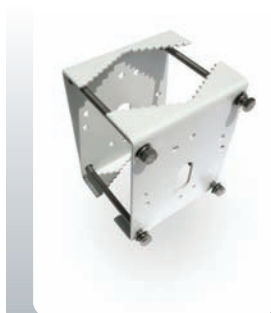

Mounting Bracket Options:

RV-POLE