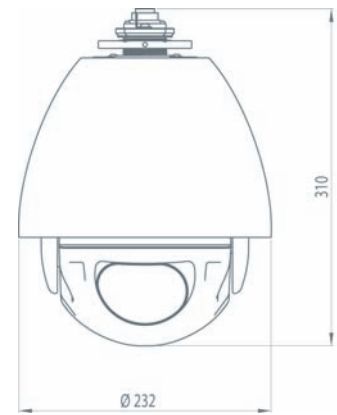

X-SERIES

RVX28 RVX28-W (wiper)

Key Features

- Cameras supplied as Dome-Easy convert to PTZ
- Rugged Aluminium casting and toughened window
- 0.1/second to 200/second for precise control
- 28X Sony FCB Camera Module
- Up the Coax and 485 control options
- 100 presets, 8 tours, alarm options
- Privacy, 24 programmable zones
- Wiper option available
- Versions available with IR

Specification

Camera Module FCB-EX980EP, 28X module 550 TV lines, Colour/mono TDN.

Mechanical:

Material Powder coat die cast aluminium. Toughened glass window.
Environment -35°C to +50°C. IP 66.
Weight 7Kg.

Telemetry:

RS 485 Pelco P, Pelco D, Vista, Dennard.
Coaxial BBV.

Power Supply Options:

RV-PSU 110-240V input. 24VDC 2A output.
RV-PSU-ALM16 PSU including 16 alarm inputs.
RV-PSU-ALM16-W PSU with 16 alarm inputs and wireless PIR interface.

Order Codes

RVX28 X-Series Dome/PTZ Camera.
RVX28-W X-Series Dome/PTZ Camera with Wiper.

Related Products: RVX18 & RVX18-W